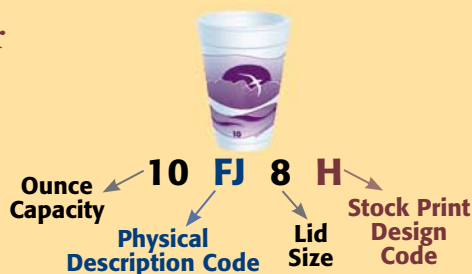

Stock Number Legend:

Numbers denote size.

Letters denote a specific style.

Physical Description

- J J Cup Style
- T Tall
- A Auto
- F Flush Fill
- B Bowl
- M Medium Profile
- S Squat Profile
- KY Greek Key Design
- X X Cup Style

Stock Print Design Codes

- E Impulse
- H Horizon
- G Café G
- TWN Uptown
- RPM RPM
- C Coke